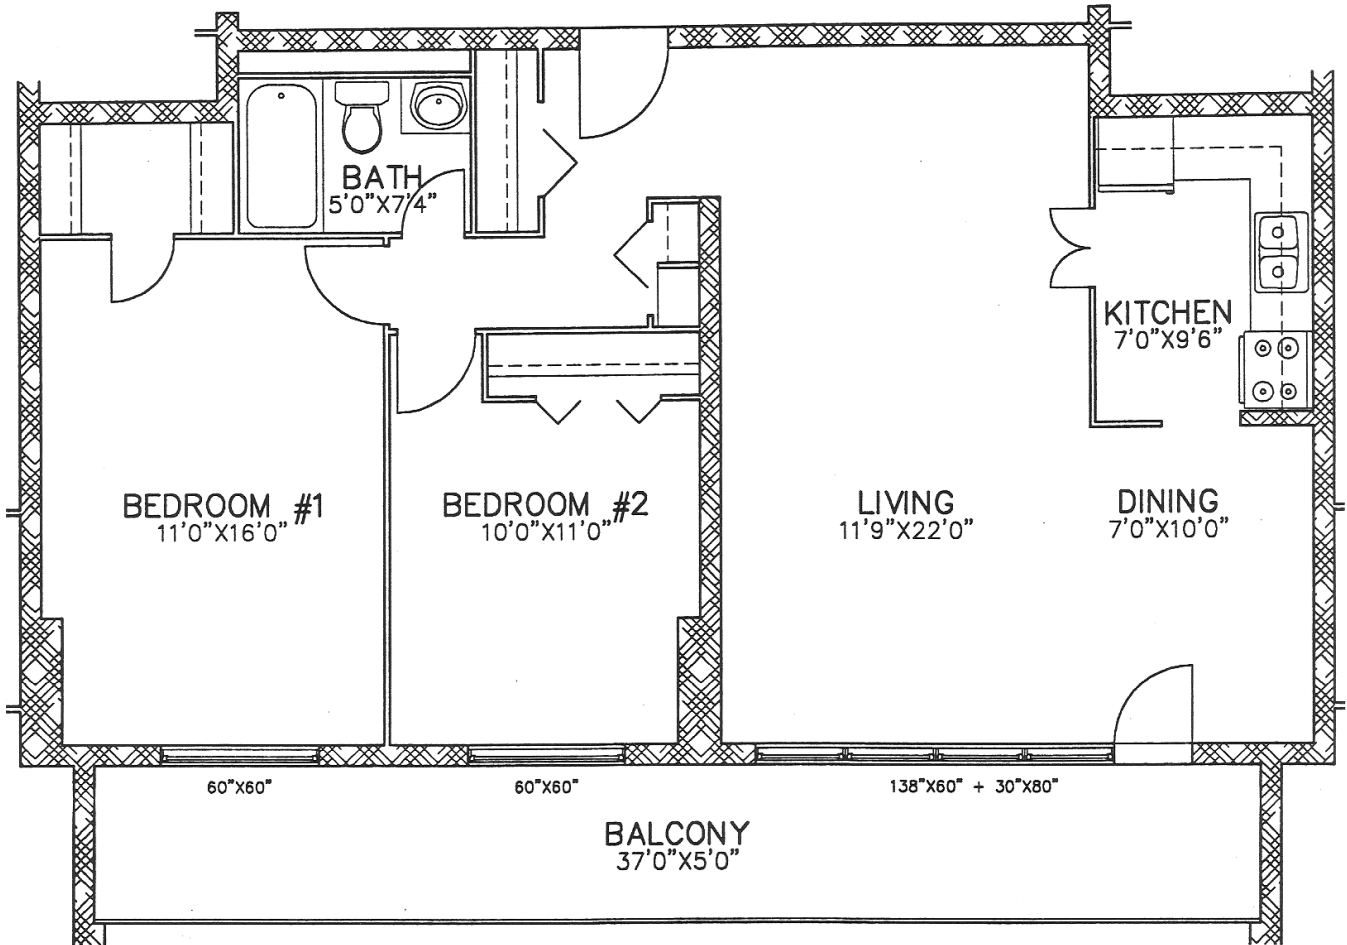

Twin Towers

53 and 65 Speedvale Ave. W. Guelph, Ontario

TYPICAL 2 BEDROOM UNIT
930 sq.ft. TYPE 'B'