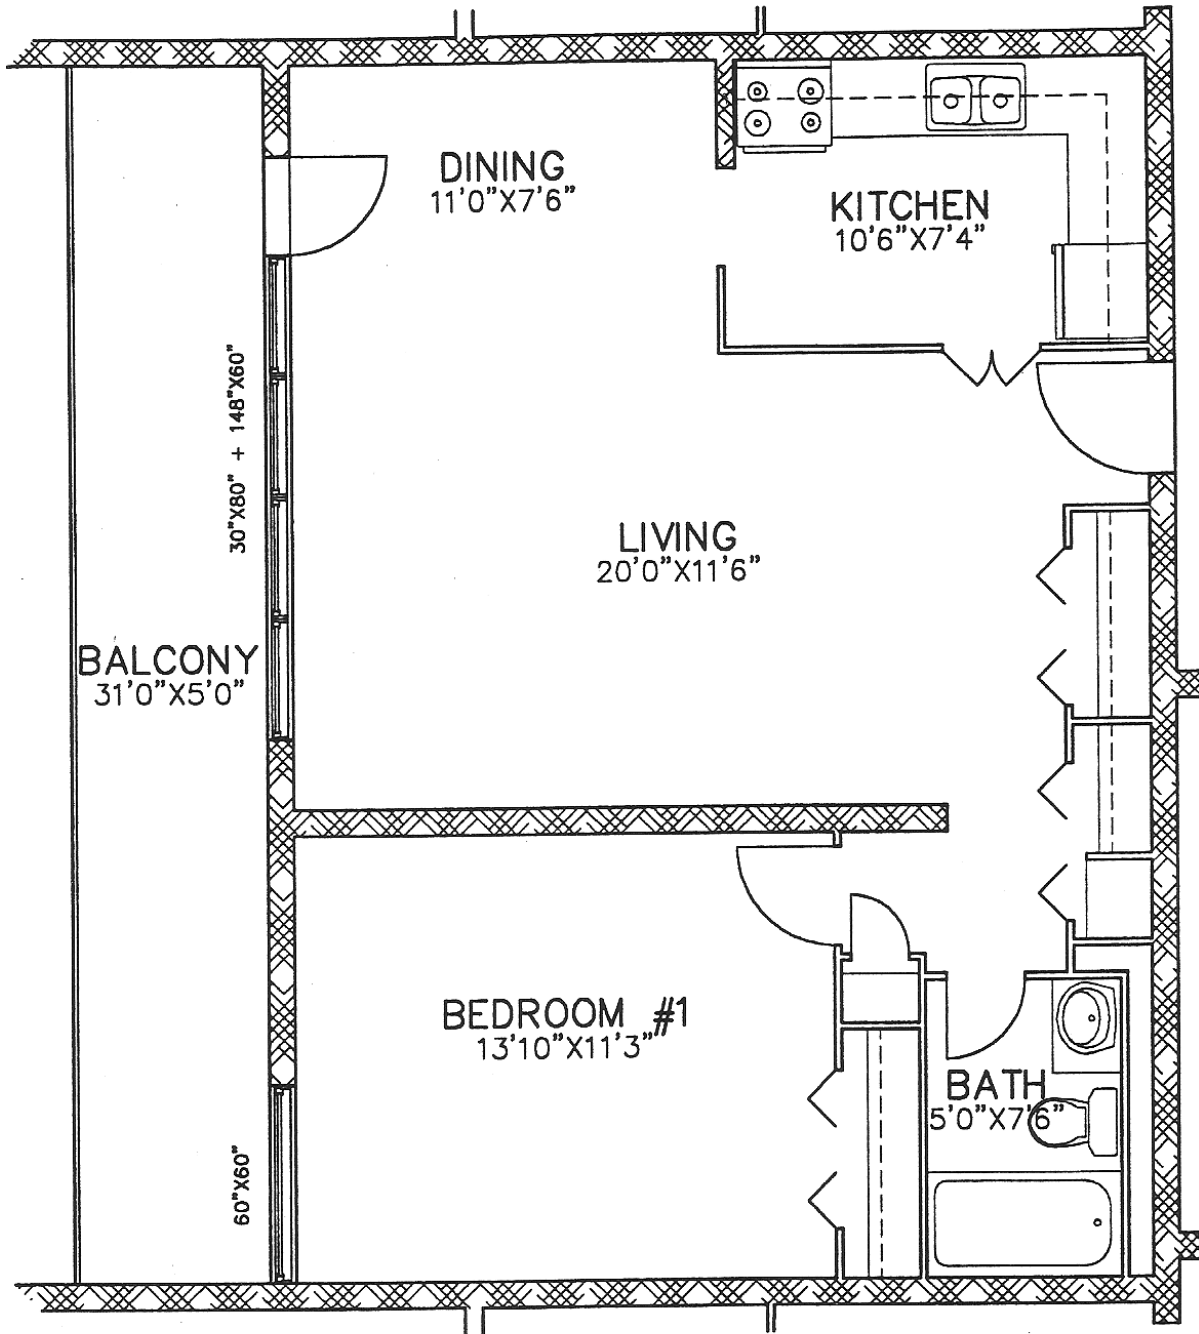

Twin Towers

53 and 65 Speedvale Ave. W. Guelph, Ontario

TYPICAL 1 BEDROOM UNIT
738 sq.ft. TYPE 'A'