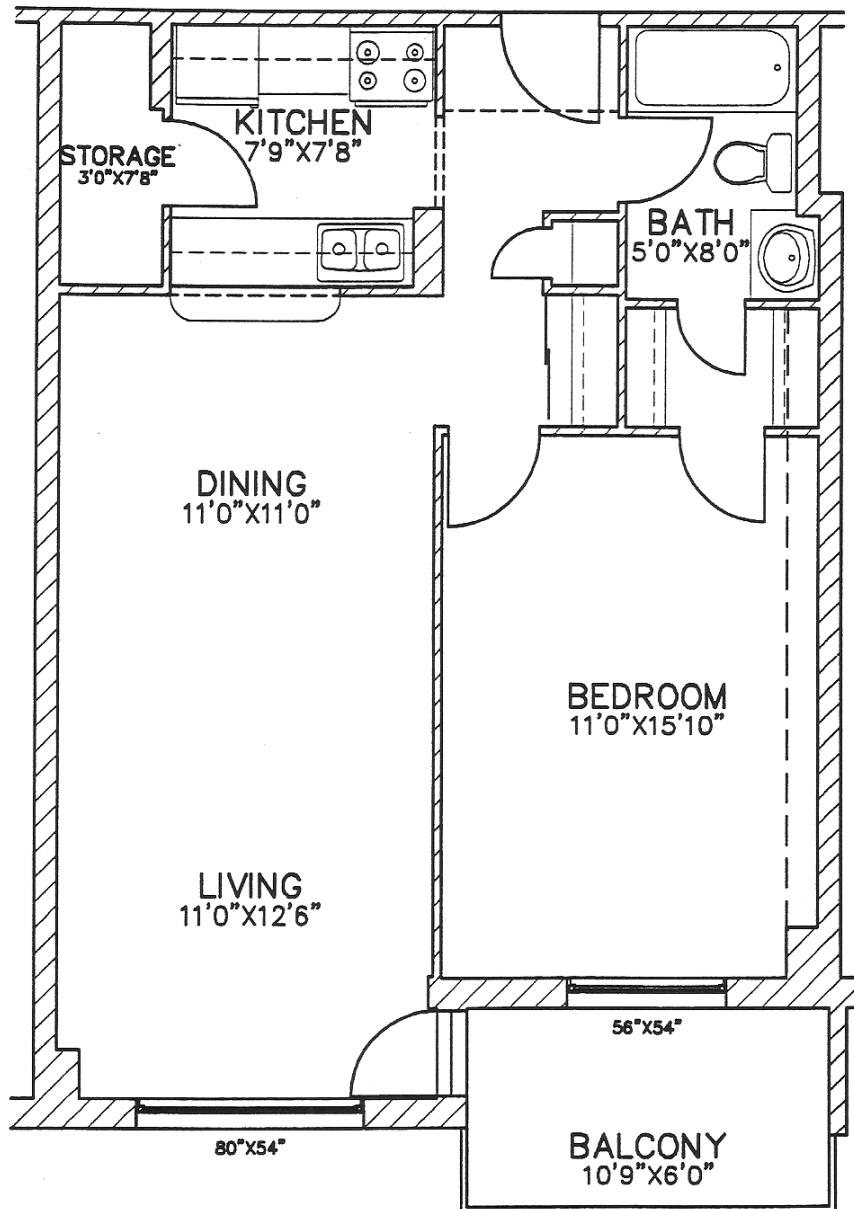

The Sprucedales

225 and 245 Westwood Rd. Guelph, Ontario

TYPICAL 1 BEDROOM UNIT 708 sq.ft. TYPE A

OTHER UNITS WILL BE MIRRORED