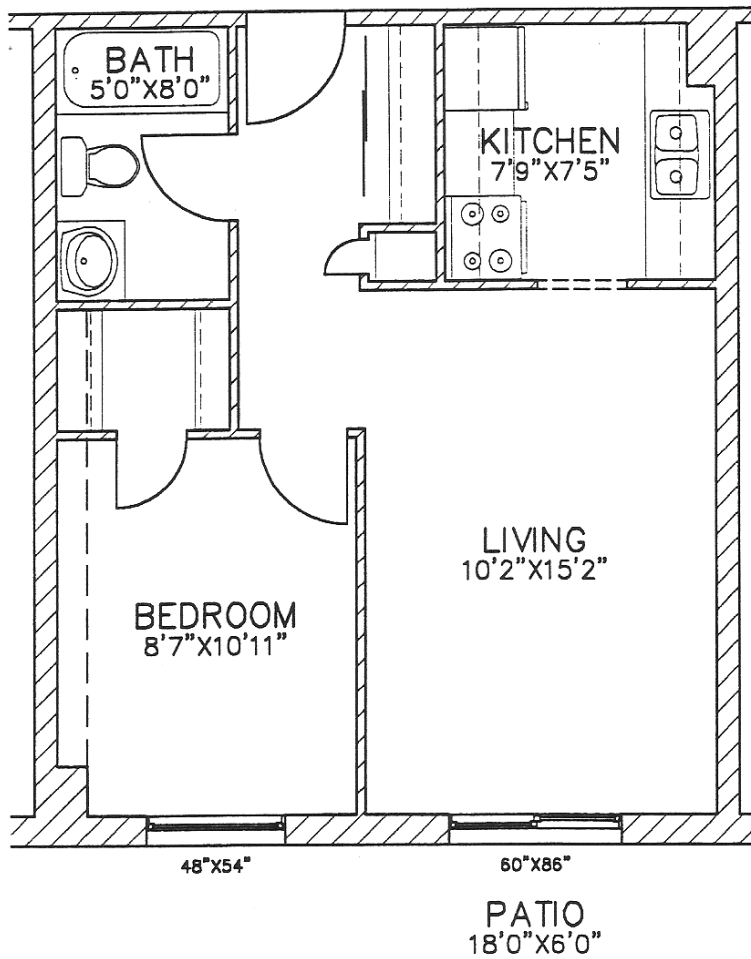

**The Pinedales**

255 and 265 Westwood Rd. Guelph, Ontario

**TYPICAL 1 BEDROOM UNIT  
475 sq.ft. TYPE A**

OTHER UNITS WILL BE MIRRORED