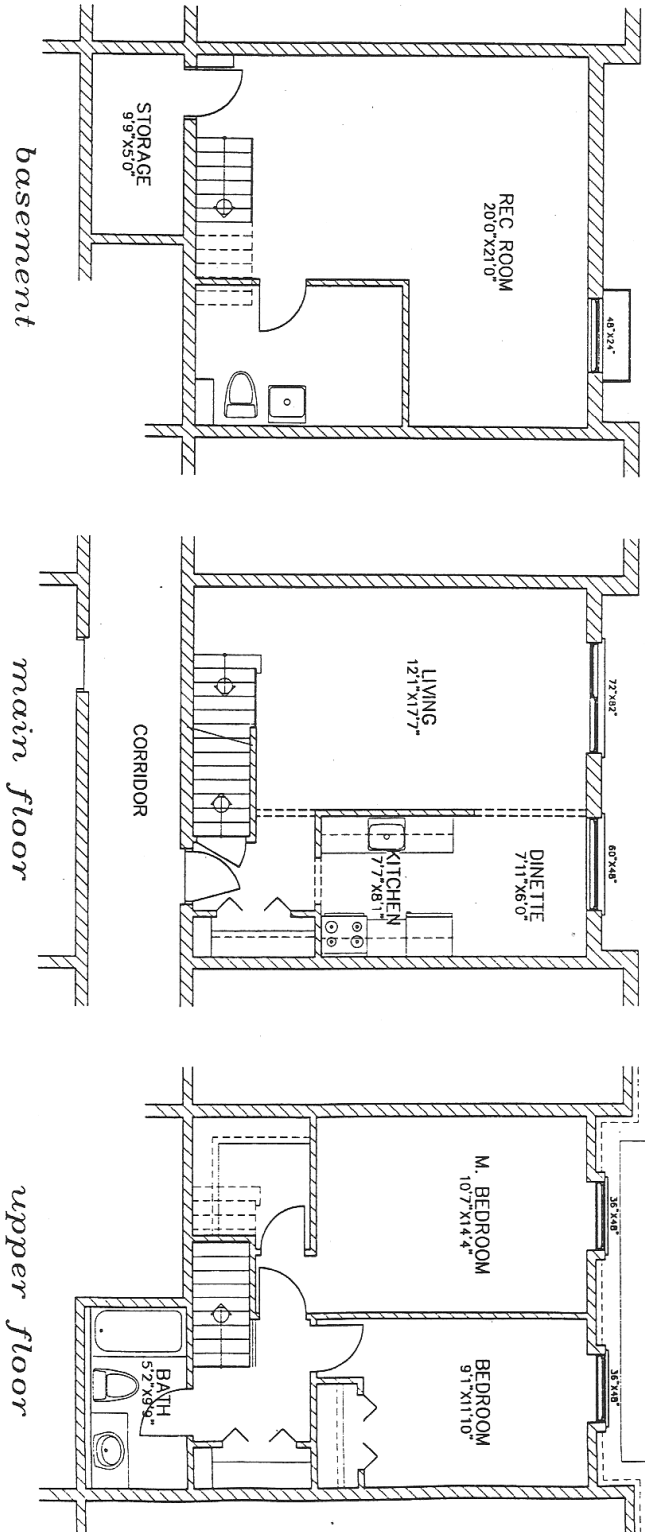

Maywood Meadows

896 to 926 Courtland Ave. E. Kitchener, Ontario

Typical 2 Bdrm Unit - Type 'A'
main = 465 sq.ft. + upper = 514 sq.ft. = 979 sq.ft.