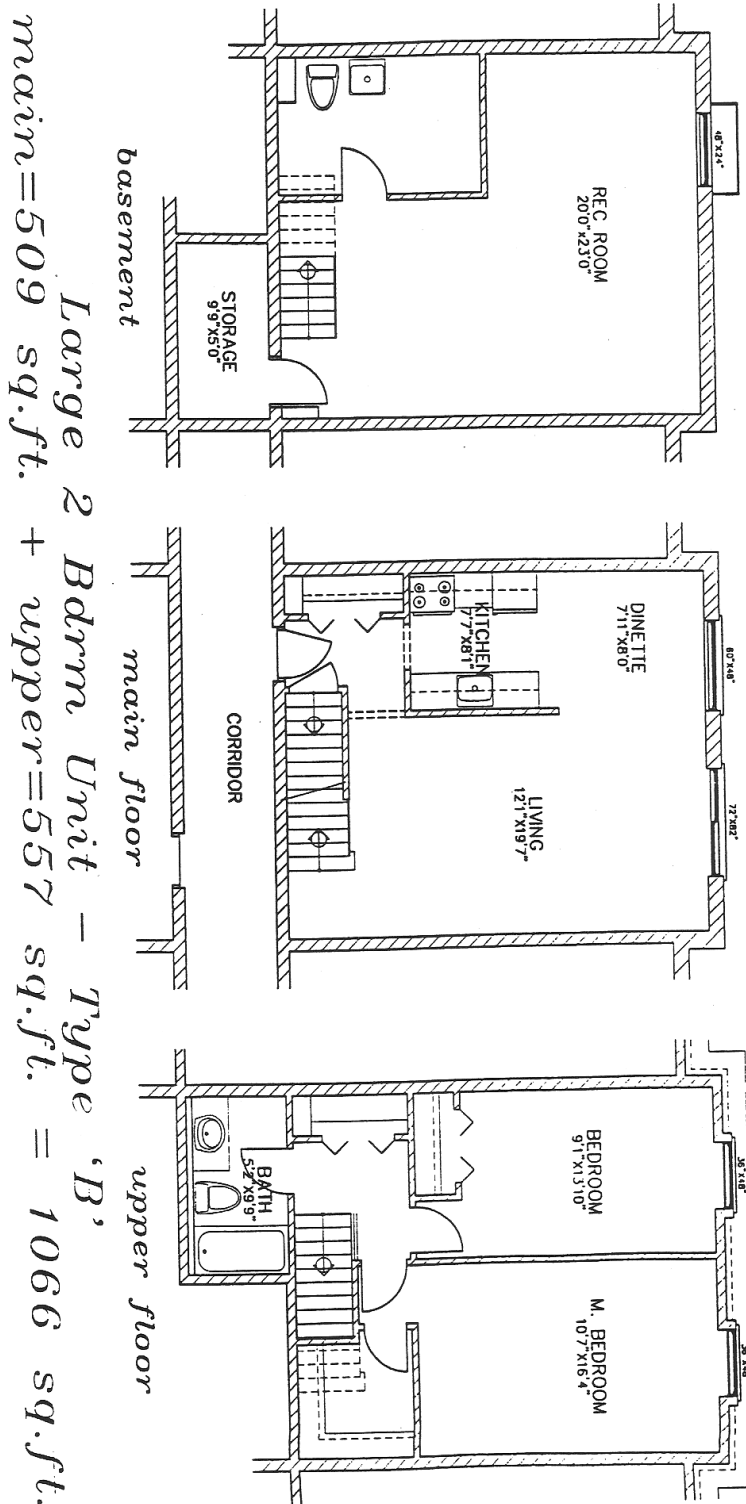

Mayfield Estates

20 to 60 Goldbeck Lane Waterloo, Ontario

Large 2 Bdrm Unit - Type 'B'
main=509 sq.ft. + upper=557 sq.ft. = 1066 sq.ft.