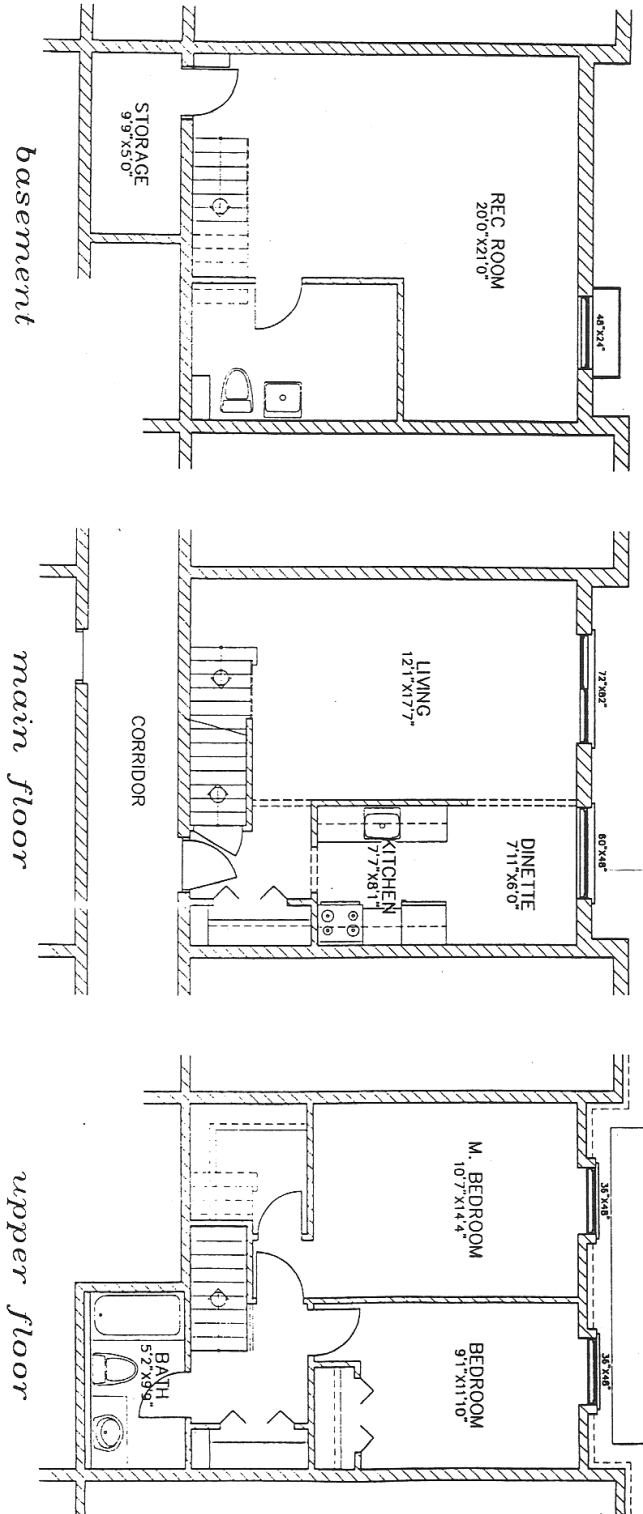

Mayfield Estates

20 to 60 Goldbeck Lane Waterloo, Ontario

Typical 2 Bdrm Unit - Type 'A'
main = 465 sq.ft. + upper = 514 sq.ft. = 979 sq.ft.