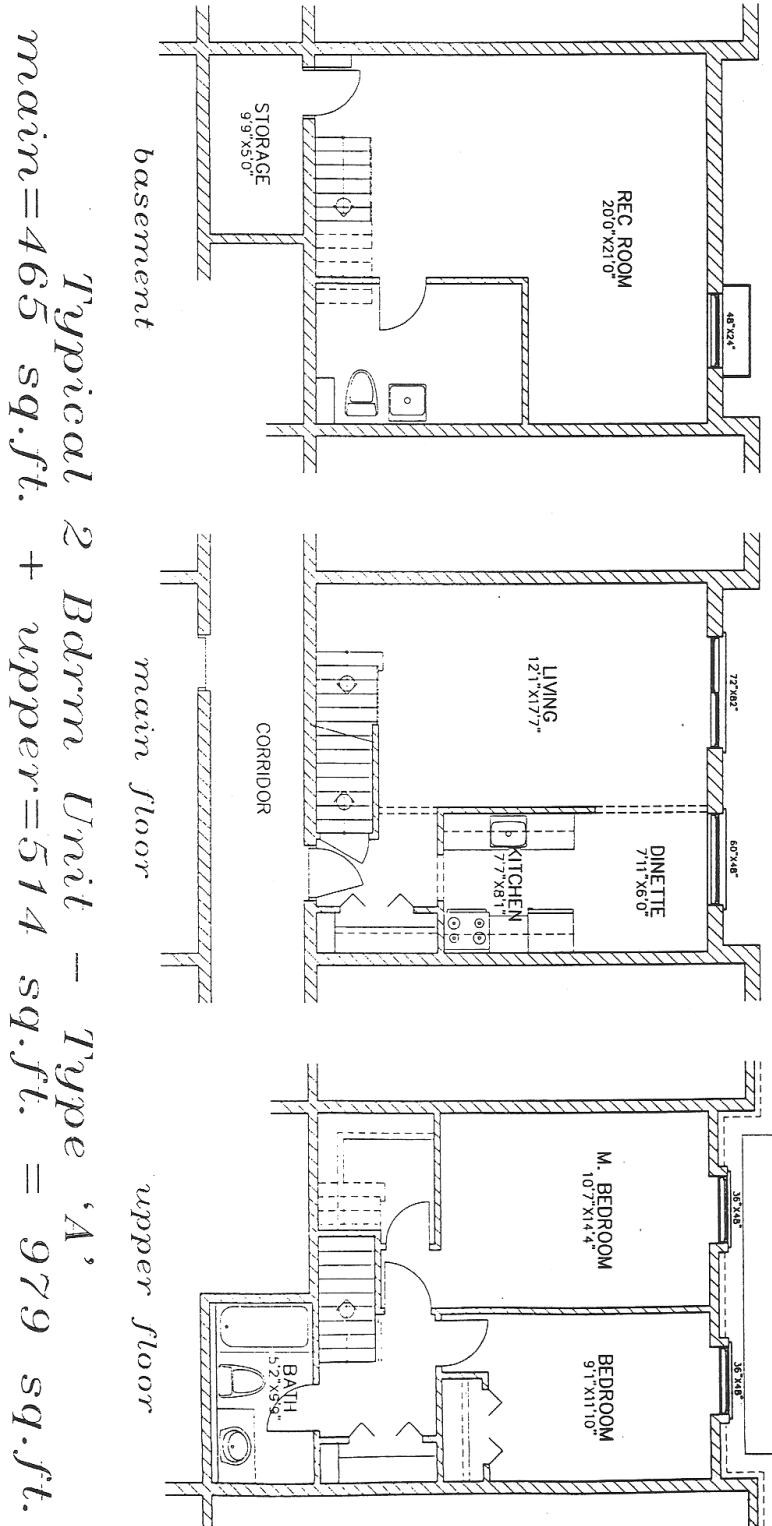

Elmridge Estates

150 Elmridge Dr. Kitchener, Ontario

Typical 2 Bdrm Unit - Type 'A'
main = 465 sq.ft. + upper = 514 sq.ft. = 979 sq.ft.